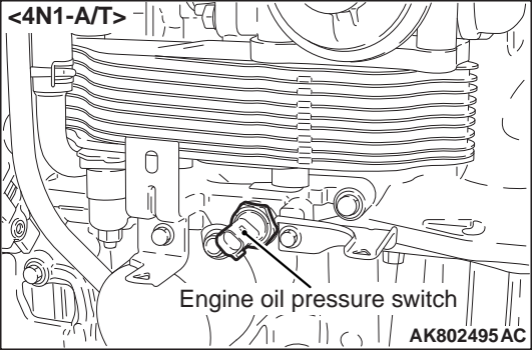

<4N1-A/T>

Engine oil pressure switch

AK802495 AC