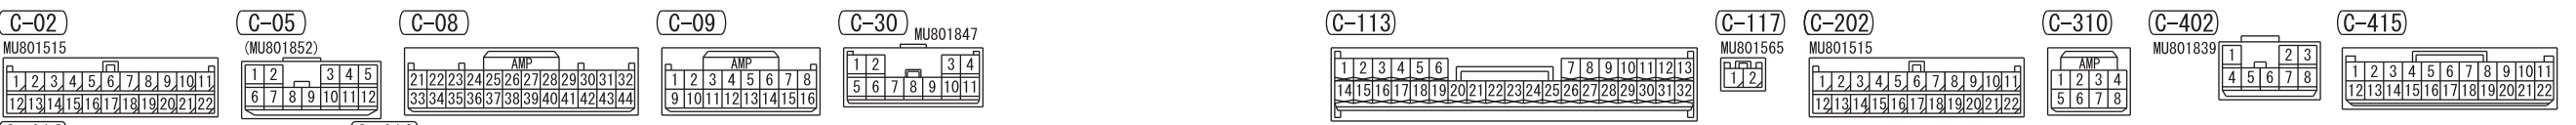

- NOTE
- * : ABS-ECU
 - ACC/FCM-ECU
 - ASC-ECU
 - AS&G OFF SWITCH
 - COLUMN SWITCH
 - COMBINATION METER
 - CORNER SENSOR/BACK SENSOR-ECU
 - CVT CONTROL RELAY
 - DC/DC CONVERTER (POWERTRAIN)
 - EPS-ECU
 - HAZARD INDICATOR ASSEMBLY
 - HEATED SEAT RELAY
 - HEATER CONTROLLER ASSEMBLY (A/C-ECU)
 - NEUTRAL POSITION SWITCH
 - PRIMARY PULLEY SPEED SENSOR
 - SECONDARY PULLEY SPEED SENSOR
 - SELECTOR LEVER ASSEMBLY
 - SONAR SWITCH
 - STEERING WHEEL SENSOR
 - SUNROOF MOTOR ASSEMBLY

Wire colour code
 B : Black LG : Light green G : Green L : Blue W : White Y : Yellow SB : Sky blue
 BR : Brown O : Orange GR : Grey R : Red P : Pink V : Violet PU : Purple SI : Silver