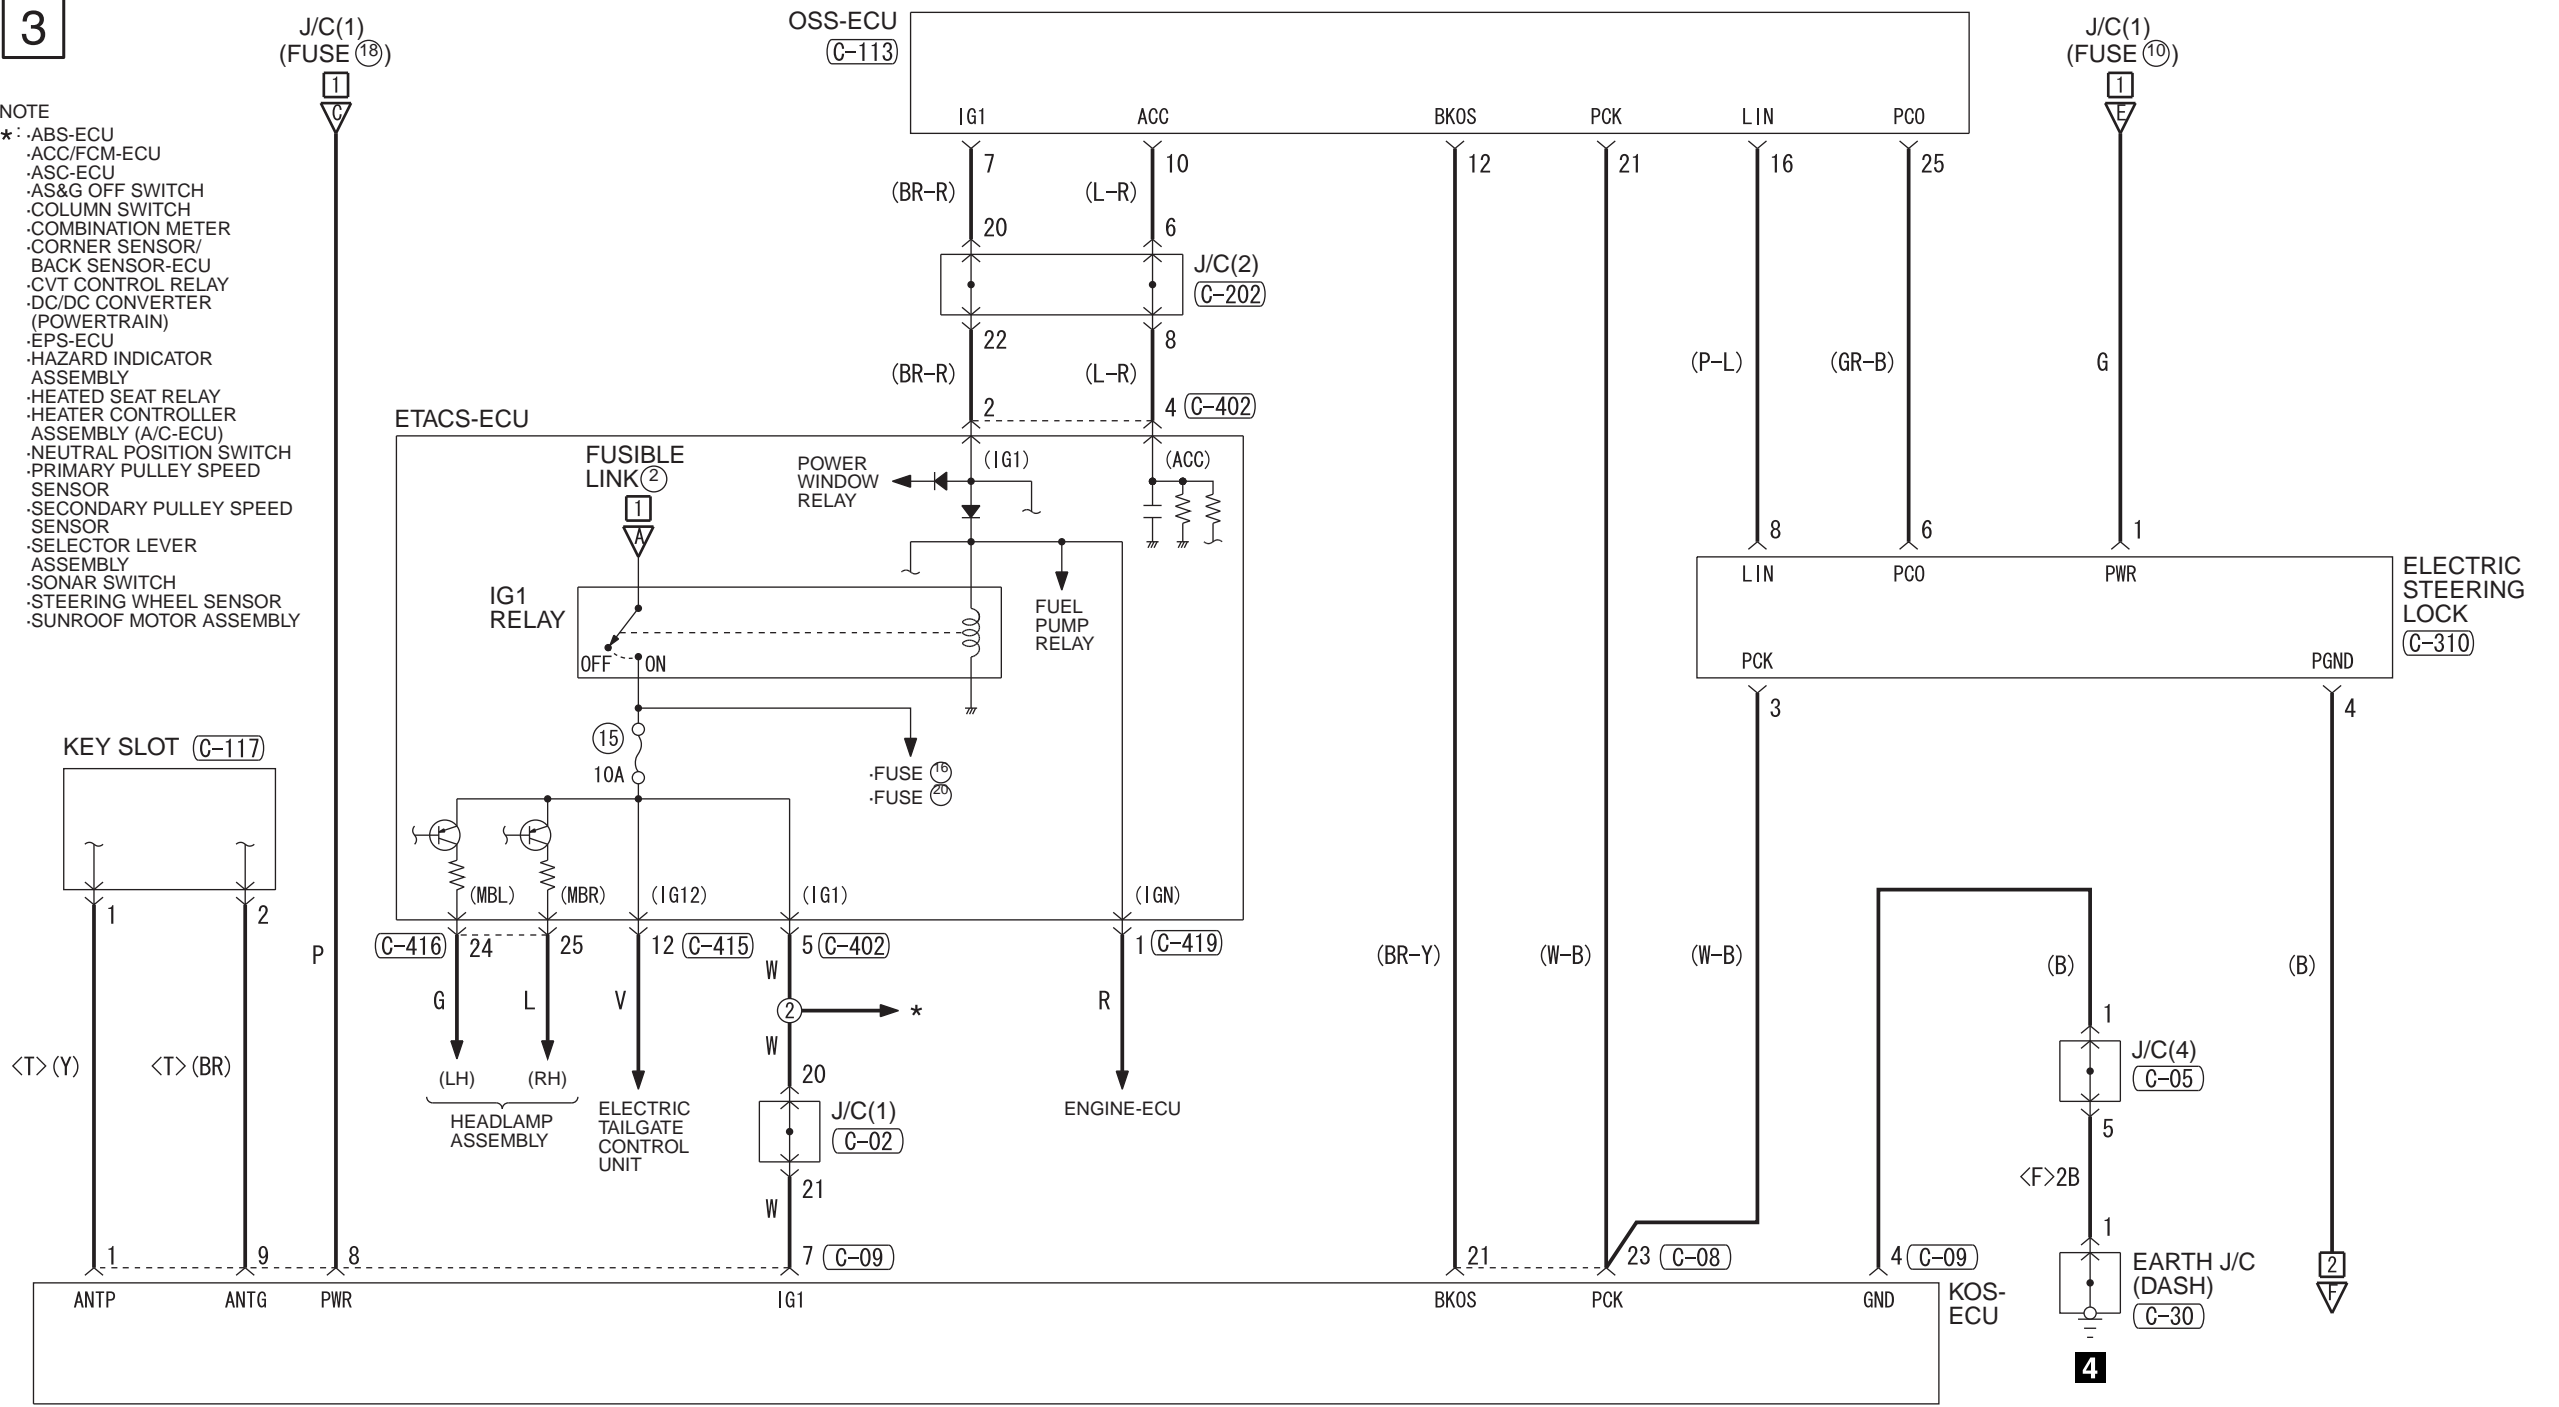

- NOTE
- * : ABS-ECU
 - ACC/FCM-ECU
 - ASC-ECU
 - AS&G OFF SWITCH
 - COLUMN SWITCH
 - COMBINATION METER
 - CORNER SENSOR/BACK SENSOR-ECU
 - CVT CONTROL RELAY
 - DC/DC CONVERTER (POWERTRAIN)
 - EPS-ECU
 - HAZARD INDICATOR ASSEMBLY
 - HEATED SEAT RELAY
 - HEATER CONTROLLER ASSEMBLY (A/C-ECU)
 - NEUTRAL POSITION SWITCH
 - PRIMARY PULLEY SPEED SENSOR
 - SECONDARY PULLEY SPEED SENSOR
 - SELECTOR LEVER ASSEMBLY
 - SONAR SWITCH
 - STEERING WHEEL SENSOR
 - SUNROOF MOTOR ASSEMBLY

Wire colour code
 B : Black LG : Light green G : Green L : Blue W : White Y : Yellow SB : Sky blue
 BR : Brown O : Orange GR : Grey R : Red P : Pink V : Violet PU : Purple SI : Silver