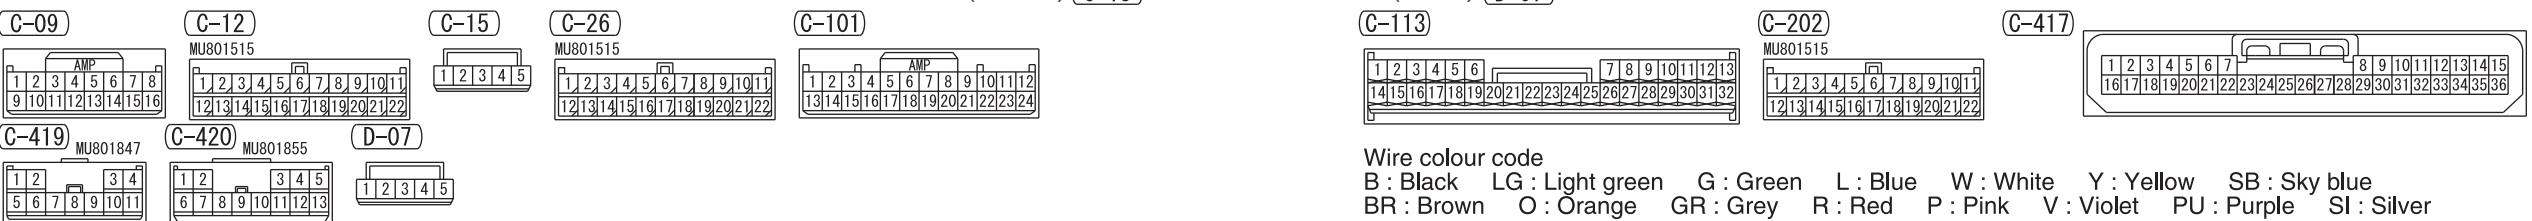

NOTE
 *1: VEHICLES WITH STANDARD METER
 *2: VEHICLES WITH HIGH CONTRAST METER

Wire colour code
 B: Black LG: Light green G: Green L: Blue W: White Y: Yellow SB: Sky blue
 BR: Brown O: Orange GR: Grey R: Red P: Pink V: Violet PU: Purple SI: Silver