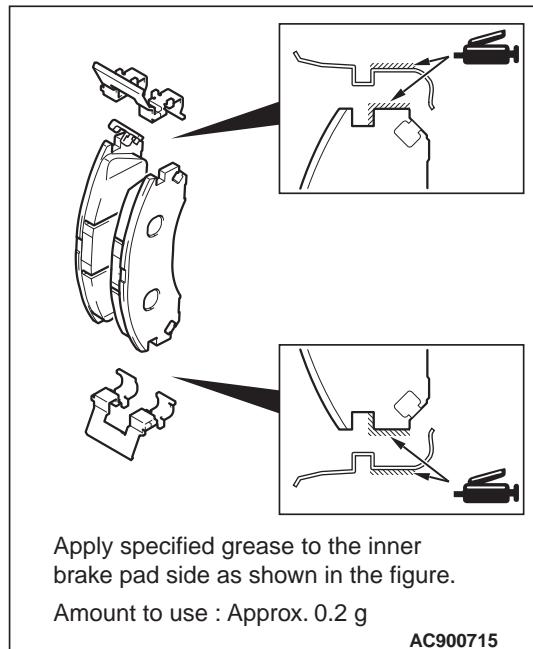

Grease: Repair kit grease

Grease: Repair kit grease (Colour: Copper),  
Molykote 7439 or equivalent