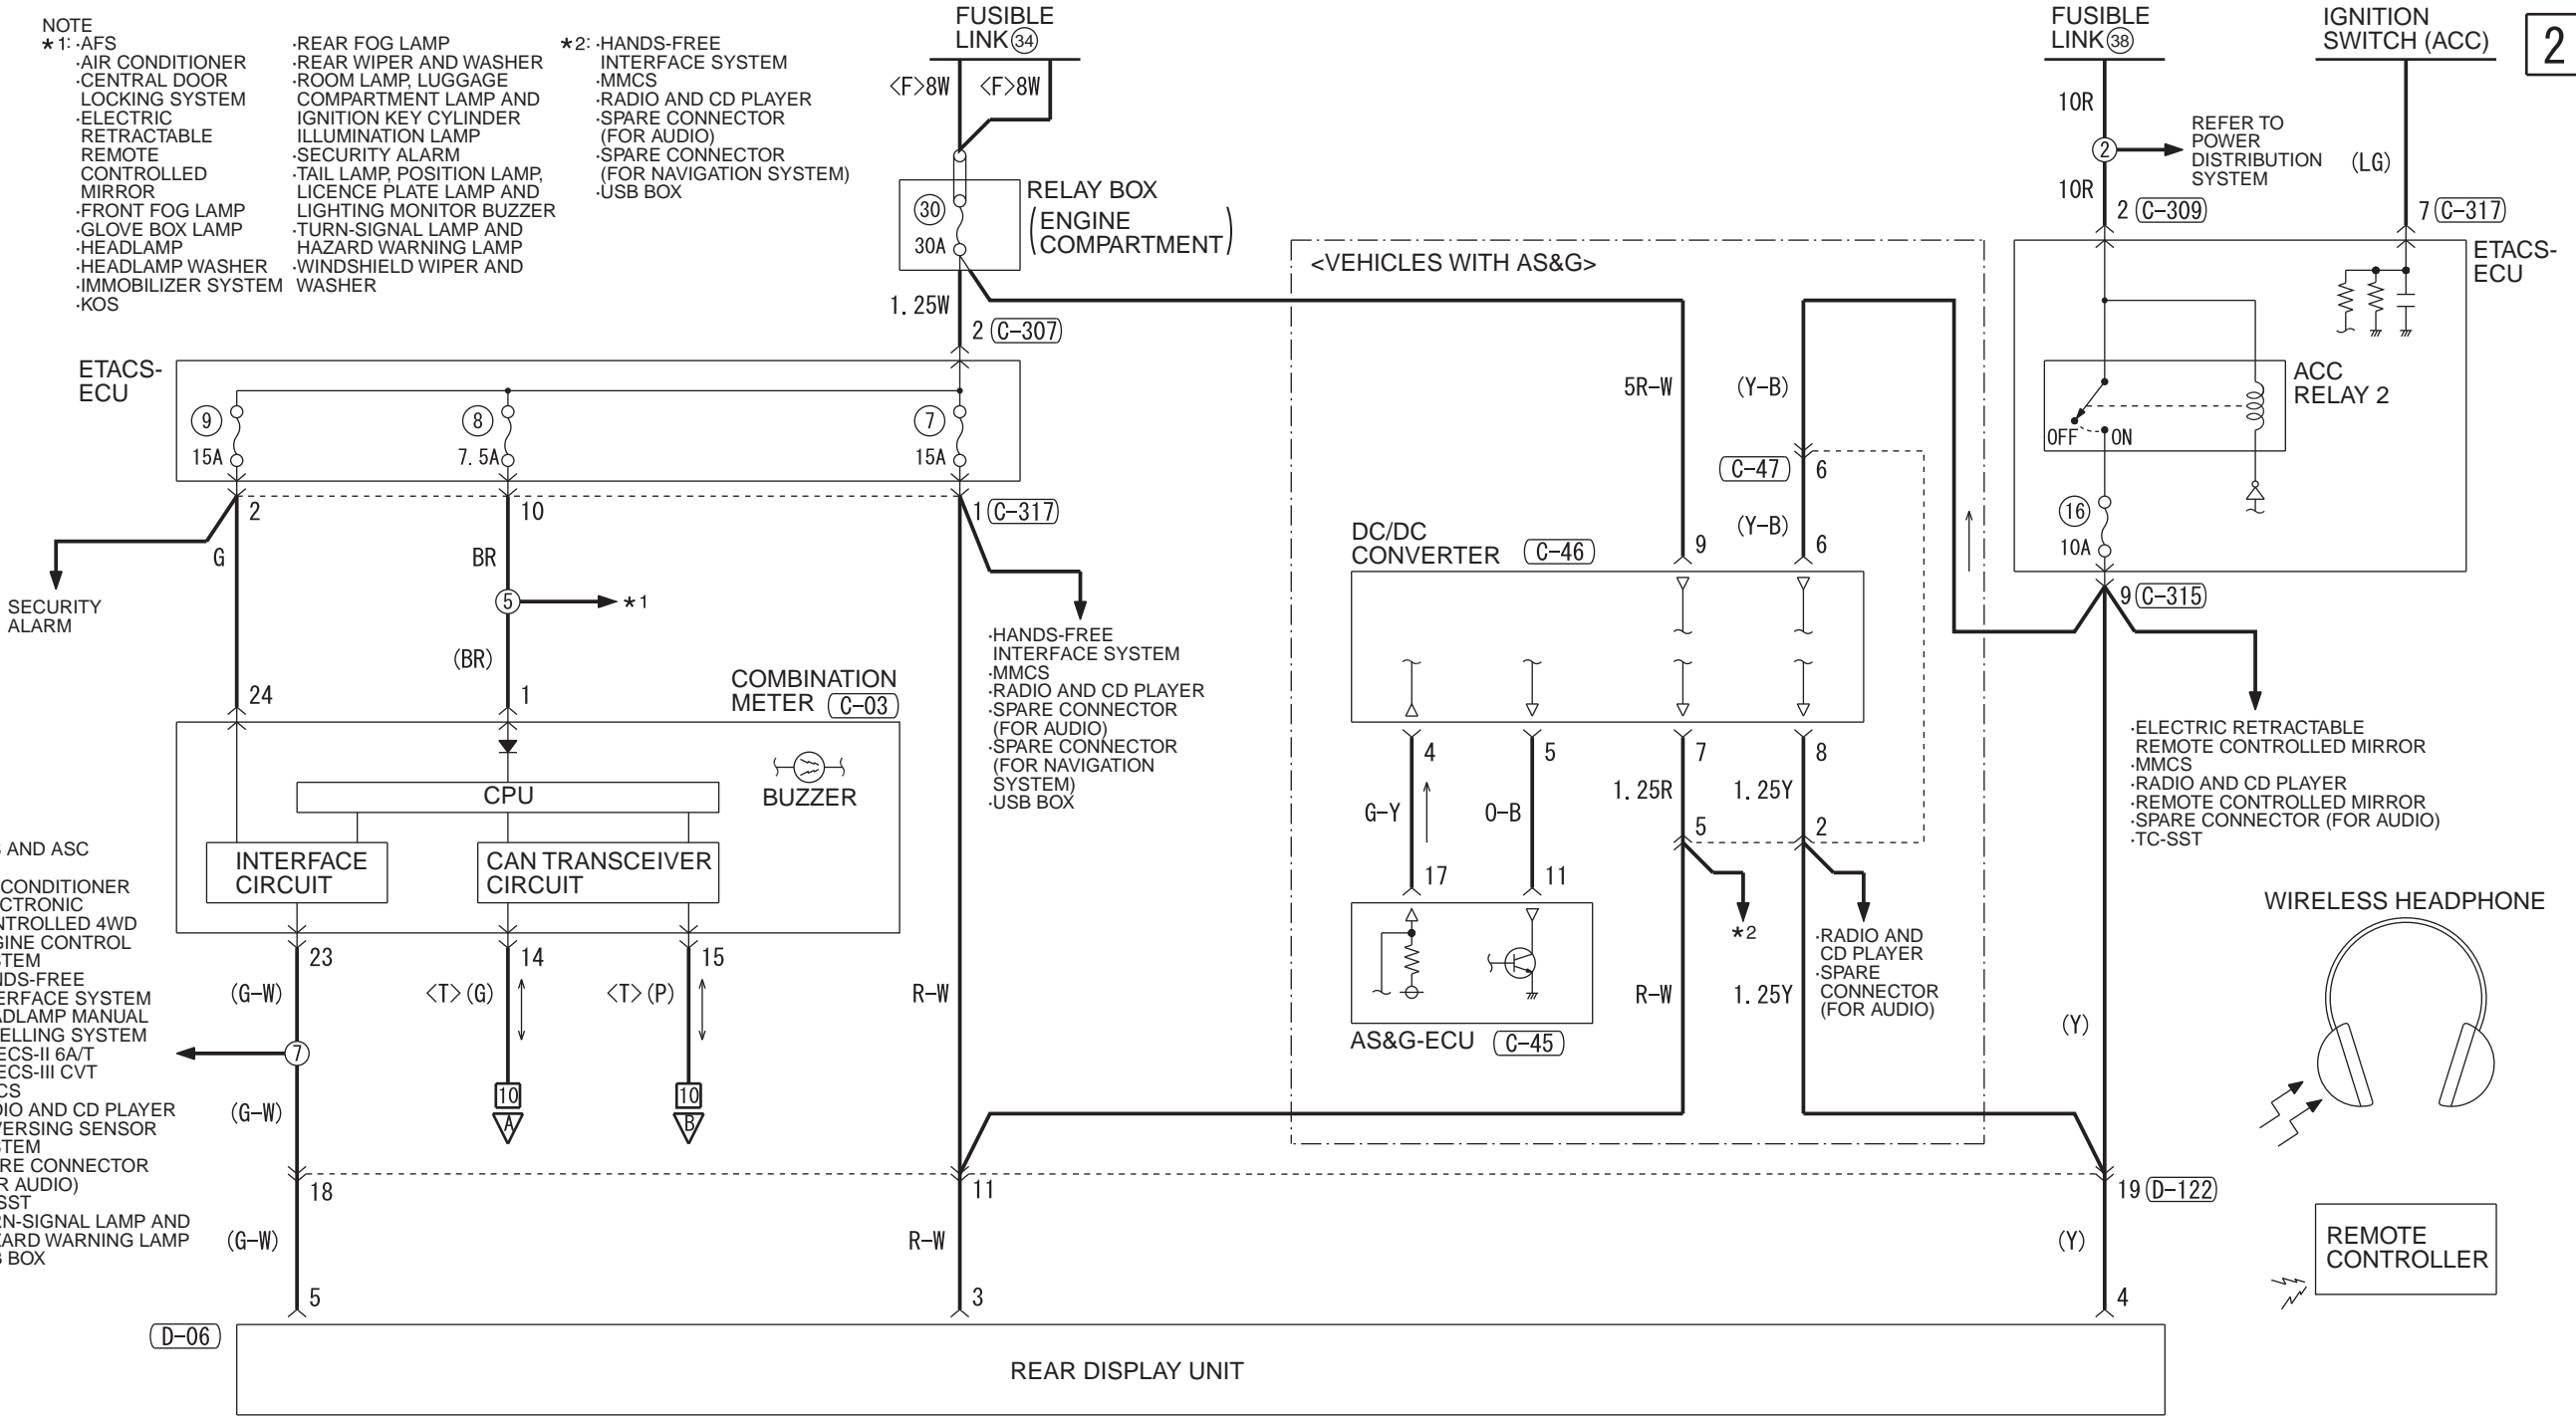

- NOTE
 *1: -AFS
 -AIR CONDITIONER
 -CENTRAL DOOR LOCKING SYSTEM
 -ELECTRIC RETRACTABLE MIRROR
 -REMOTE CONTROLLED MIRROR
 -FRONT FOG LAMP
 -GLOVE BOX LAMP
 -HEADLAMP
 -HEADLAMP WASHER
 -IMMOBILIZER SYSTEM
 -KOS
- REAR FOG LAMP
 -REAR WIPER AND WASHER
 -ROOM LAMP, LUGGAGE COMPARTMENT LAMP AND IGNITION KEY CYLINDER ILLUMINATION LAMP
 -SECURITY ALARM
 -TAIL LAMP, POSITION LAMP, LICENCE PLATE LAMP AND LIGHTING MONITOR BUZZER
 -TURN-SIGNAL LAMP AND HAZARD WARNING LAMP
 -WINDSHIELD WIPER AND WASHER
- *2: -HANDS-FREE INTERFACE SYSTEM
 -MMCS
 -RADIO AND CD PLAYER
 -SPARE CONNECTOR (FOR AUDIO)
 -SPARE CONNECTOR (FOR NAVIGATION SYSTEM)
 -USB BOX

Wire colour code
 B : Black LG : Light green G : Green L : Blue W : White Y : Yellow SB : Sky blue
 BR : Brown O : Orange GR : Grey R : Red P : Pink V : Violet PU : Purple SI : Silver