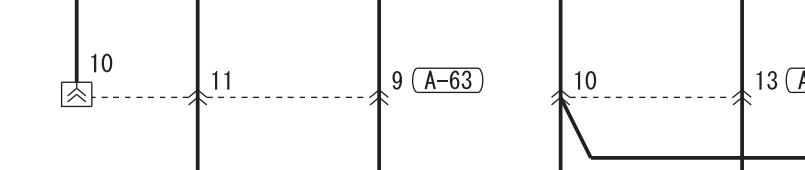

ETACS-ECU (FUSE 18)

0.85V

14

V

3

INHIBITOR SWITCH (B-121)

- BACK-UP LAMP
- MMCS
- REVERSING SENSOR SYSTEM
- SPARE CONNECTOR (FOR NAVIGATION SYSTEM)
- SPARE CONNECTOR (FOR TRAILER LAMPS)

CVT CONTROL RELAY