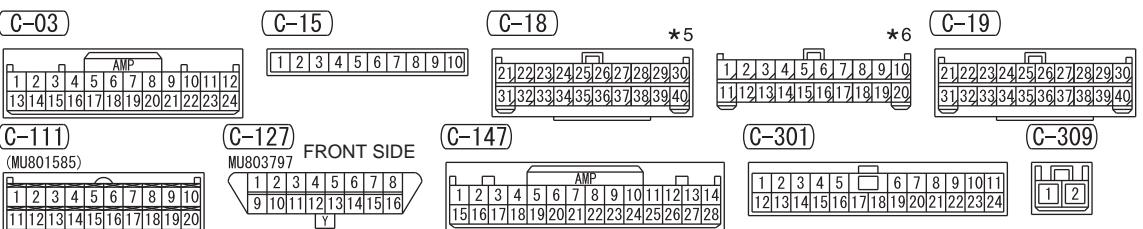

NOTE
 *1: LHD
 *2: RHD
 *3: VEHICLES WITHOUT KOS
 *4: VEHICLES WITH KOS
 *5: VEHICLES WITH RADIO AND CD PLAYER
 *6: VEHICLES WITHOUT AUDIO
 *7: VEHICLES WITH MMCS

Wire colour code
 B : Black LG : Light green G : Green L : Blue W : White
 Y : Yellow SB : Sky blue BR : Brown O : Orange GR : Grey
 R : Red P : Pink V : Violet PU : Purple SI : Silver