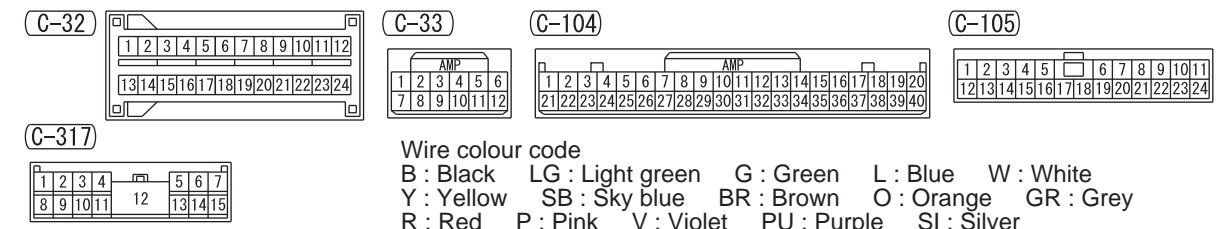

NOTE
 *1: LHD
 *2: RHD
 *3: VEHICLES WITHOUT KOS
 *4: VEHICLES WITH KOS
 *5: VEHICLES WITH RADIO AND CD PLAYER
 *6: VEHICLES WITHOUT AUDIO
 *7: VEHICLES WITH MMCS

Wire colour code
 B : Black LG : Light green G : Green L : Blue W : White
 Y : Yellow SB : Sky blue BR : Brown O : Orange GR : Grey
 R : Red P : Pink V : Violet PU : Purple SI : Silver