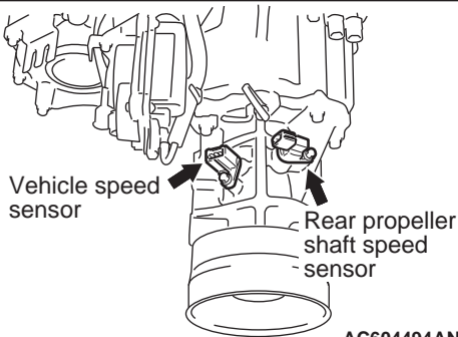

X

Vehicle speed
sensor

Rear propeller
shaft speed
sensor

AC604494AN