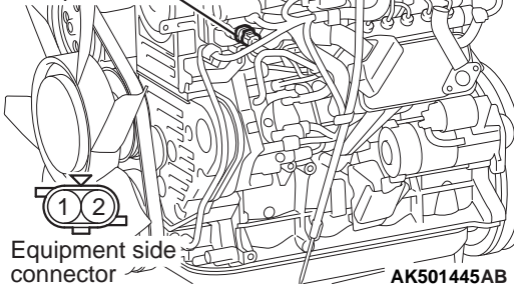

Engine coolant  
temperature sensor

Equipment side  
connector

**AK501445AB**