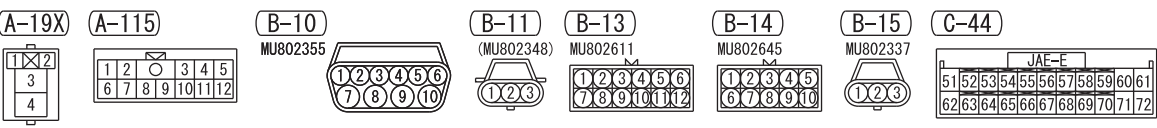

NOTE
 *1: UNDERDRIVE SOLENOID VALVE
 *2: SECOND SOLENOID VALVE
 *3: OVERDRIVE SOLENOID VALVE
 *4: DAMPER CLUTCH CONTROL SOLENOID VALVE
 *5: LOW AND REVERSE SOLENOID VALVE
 *6: REDUCTION SOLENOID VALVE

Wire colour code
 B : Black LG : Light green G : Green L : Blue W : White Y : Yellow SB : Sky blue
 BR : Brown O : Orange GR : Grey R : Red P : Pink V : Violet PU : Purple SI : Silver