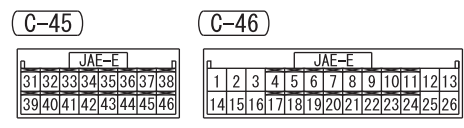

NOTE
 *1: UNDERDRIVE SOLENOID VALVE
 *2: SECOND SOLENOID VALVE
 *3: OVERDRIVE SOLENOID VALVE
 *4: DAMPER CLUTCH CONTROL SOLENOID VALVE
 *5: LOW AND REVERSE SOLENOID VALVE
 *6: REDUCTION SOLENOID VALVE

Wire colour code
 B : Black LG : Light green G : Green L : Blue W : White Y : Yellow SB : Sky blue
 BR : Brown O : Orange GR : Grey R : Red P : Pink V : Violet PU : Purple SI : Silver